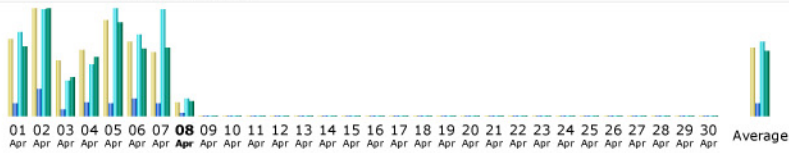

Stoltz Design | Stats (example)

Reported period	Month Apr 2010				
First visit	01 Apr 2010 - 00:46				
Last visit	08 Apr 2010 - 06:21				
	Unique visitors	Number of visits	Pages	Hits	Bandwidth
Viewed traffic *	170	201 (1.18 visits/visitor)	358 (1.78 Pages/Visit)	2030 (10.09 Hits/Visit)	5.99 MB (30.52 KB/Visit)
Not viewed traffic *			2128	3590	9.23 MB

* Not viewed traffic includes traffic generated by robots, worms, or replies with special HTTP status codes.

Monthly history

Month	Unique visitors	Number of visits	Pages	Hits	Bandwidth
Jan 2010	899	1171	2317	12550	36.95 MB
Feb 2010	790	1082	2226	11706	35.31 MB
Mar 2010	919	1290	2905	14645	138.43 MB
Apr 2010	170	201	358	2030	5.99 MB
May 2010	0	0	0	0	0
Jun 2010	0	0	0	0	0
Jul 2010	0	0	0	0	0
Aug 2010	0	0	0	0	0
Sep 2010	0	0	0	0	0
Oct 2010	0	0	0	0	0
Nov 2010	0	0	0	0	0
Dec 2010	0	0	0	0	0
Total	2778	3744	7806	40931	216.68 MB

Days of month

Day	Number of visits	Pages	Hits	Bandwidth
01 Apr 2010	28	42	289	827.04 KB
02 Apr 2010	39	92	366	1.24 MB
03 Apr 2010	20	22	122	455.93 KB
04 Apr 2010	24	47	176	697.88 KB
05 Apr 2010	35	41	368	1.08 MB
06 Apr 2010	27	59	281	796.52 KB
07 Apr 2010	23	43	367	807.38 KB
08 Apr 2010	5	12	61	178.29 KB
09 Apr 2010	0	0	0	0
10 Apr 2010	0	0	0	0
11 Apr 2010	0	0	0	0
12 Apr 2010	0	0	0	0
13 Apr 2010	0	0	0	0
14 Apr 2010	0	0	0	0
15 Apr 2010	0	0	0	0
16 Apr 2010	0	0	0	0
17 Apr 2010	0	0	0	0
18 Apr 2010	0	0	0	0
19 Apr 2010	0	0	0	0
20 Apr 2010	0	0	0	0
21 Apr 2010	0	0	0	0
22 Apr 2010	0	0	0	0
23 Apr 2010	0	0	0	0
24 Apr 2010	0	0	0	0
25 Apr 2010	0	0	0	0
26 Apr 2010	0	0	0	0
27 Apr 2010	0	0	0	0
28 Apr 2010	0	0	0	0
29 Apr 2010	0	0	0	0
30 Apr 2010	0	0	0	0
Average	25.12	44.75	253.75	766.96 KB
Total	201	358	2030	5.99 MB